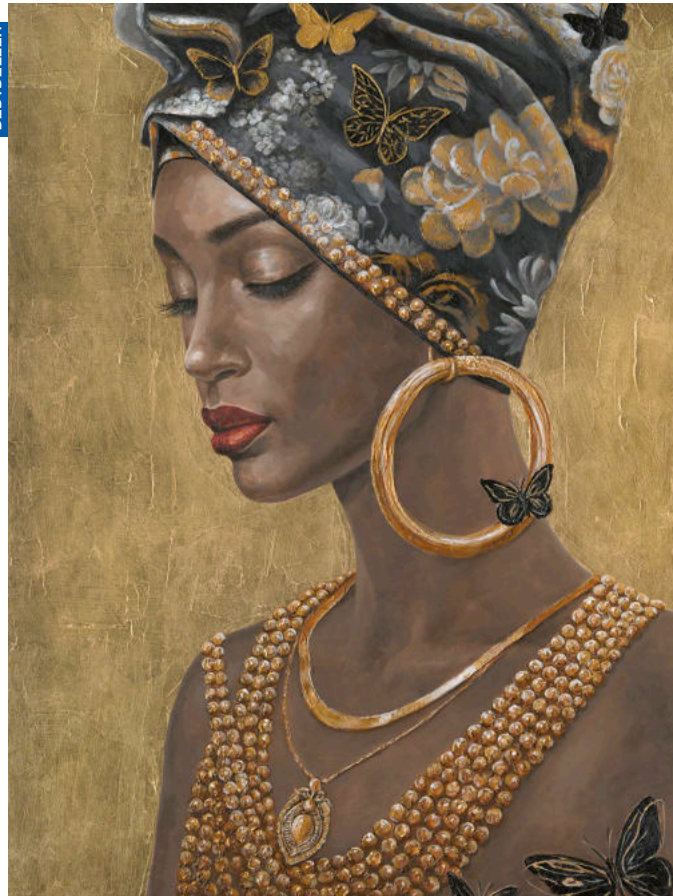

BESTSELLER

BESTSELLER

700604 (bronze frame)
|| 80 x 120

BESTSELLER

700594 (bronze frame)
|| 100 x 100

NEWS

NEW

204976 (gray frame)

T 117,5 x 117,5

NEWS / BESTSELLER

NEW

204983

G 80 x 100

BESTSELLER

355795

K 90 x 120