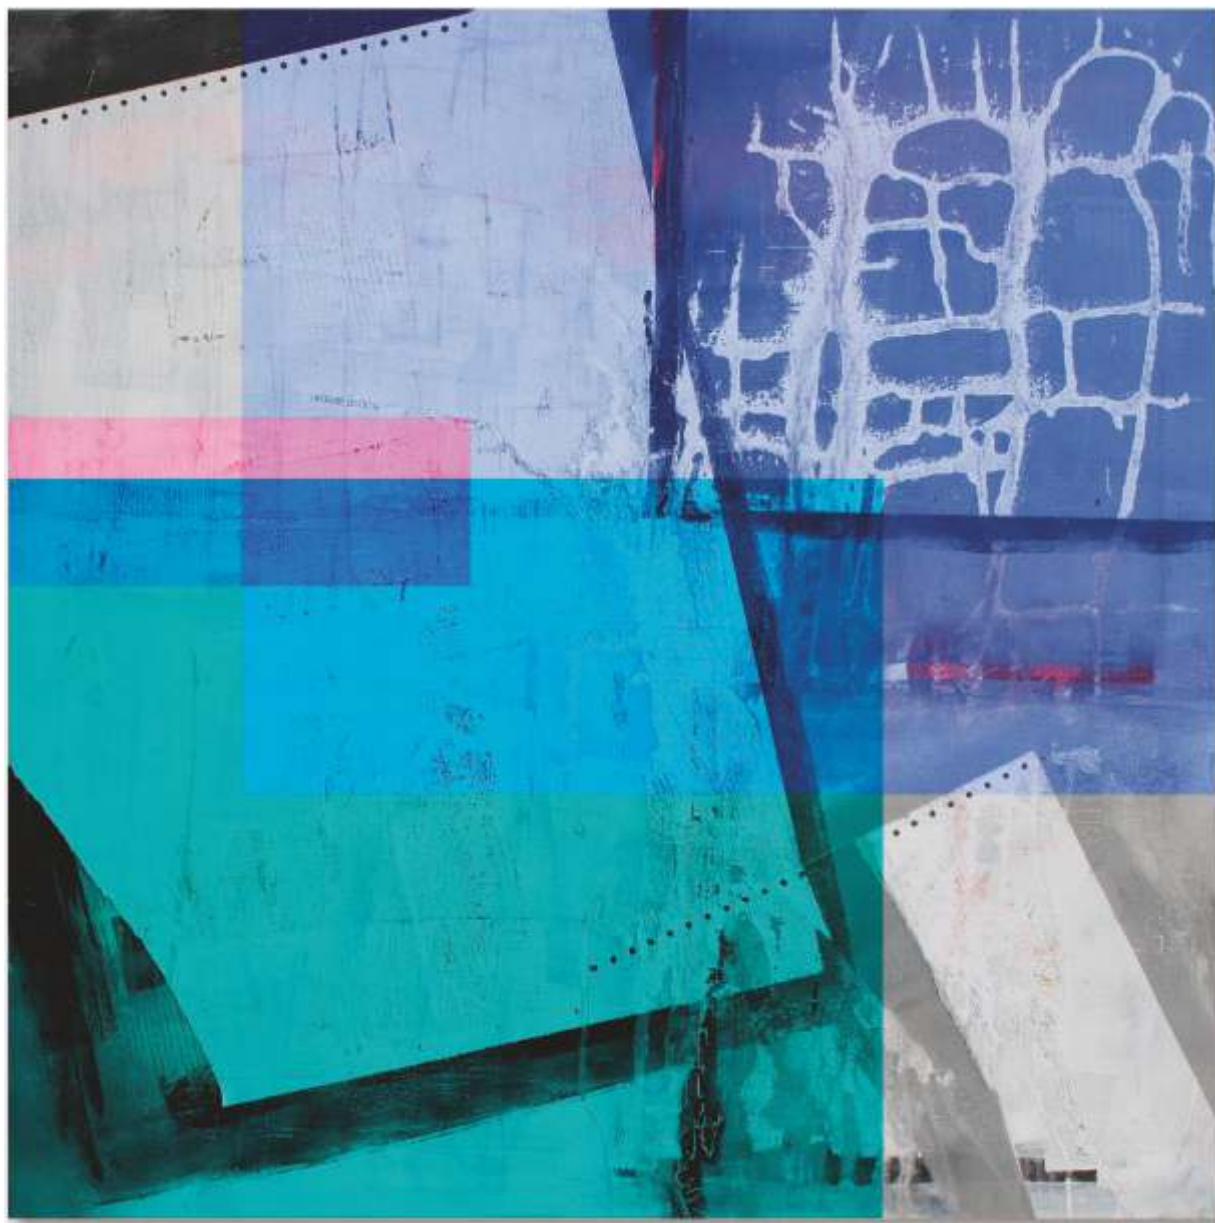

DPC 903
Don Carlson; Abstract blue fileds

Preiscode		70x70	84x84	100x100	115x115
Leinwand-Toile-Tela	50	G	GG	II	JJ
AluDiBond white	70	G	I	J	L
AluDiBond silver	75	G	I	J	L
Acryl 5mm	80	JJ	L	M	O